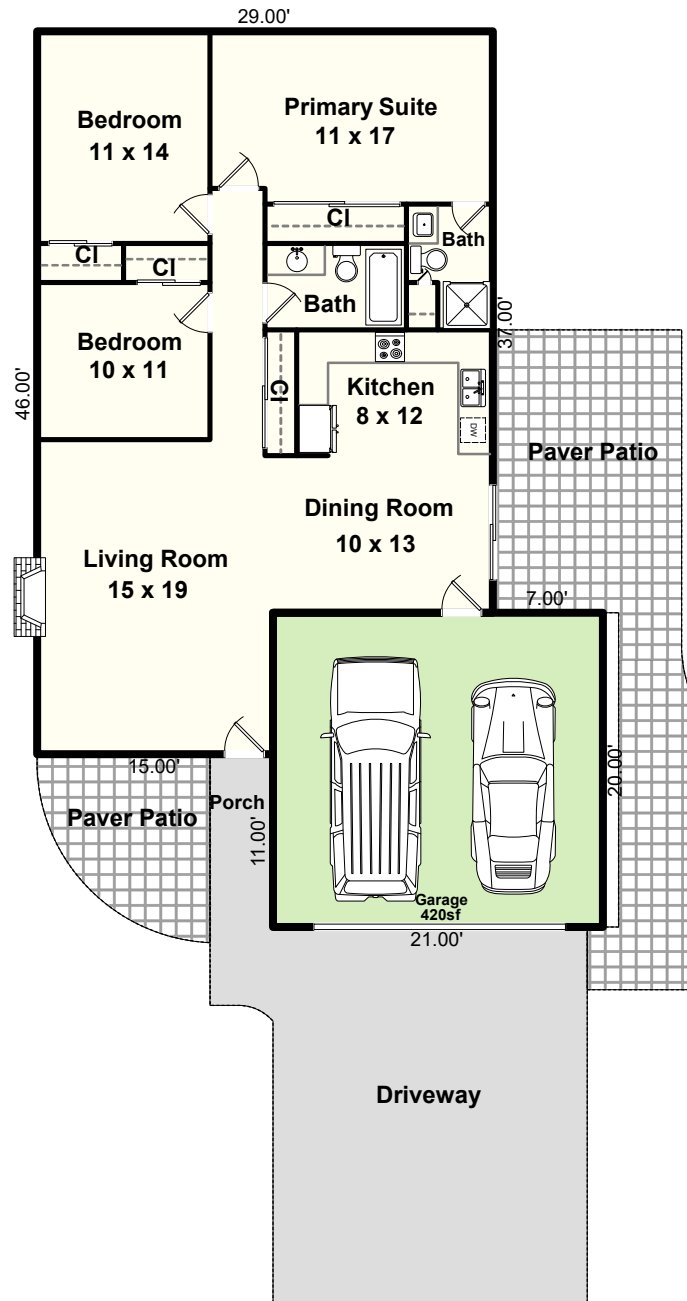

4137 SE Ivon Street Portland, OR 97202

Living Area: 1,208 Square Feet

Floor Plan By: Michael Teach, Measurement Northwest
(Formerly Teach Appraising)

MeasurementNorthwest@outlook.com

Due to rounding and the difficulty in measuring to the outside walls of upper floors and basements, the calculations should be considered as a reasonable estimate only, not guaranteed, and should be independently verified. Approximate room dimensions. Prepared for the noted client only, no other use or user is authorized. All rights reserved.