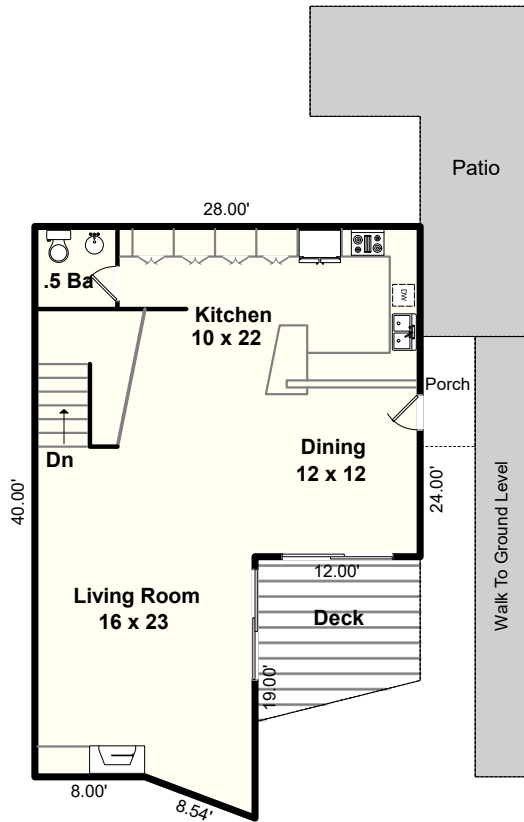

# 3907 SW View Point Terrace Portland, OR 97239

Main Level	940 sf
Middle Level	1,060 sf
Ground Level	<u>682 sf</u>
<b>Total</b>	<b>2,682 sf</b>

**Main Level (Upper Level)**

**Middle Level**

**Ground Level**

Floor Plan By: Michael Teach, Measurement Northwest  
(Formerly Teach Appraising)  
[MeasurementNorthwest@outlook.com](mailto:MeasurementNorthwest@outlook.com)

Due to rounding, the attached house design, and the difficulty in measuring to the outside walls of upper floors and basements, the calculations should be considered as a reasonable estimate only, not guaranteed, and should be independently verified. Approximate room dimensions. Prepared for the noted client only, no other use or user is authorized. All rights reserved.