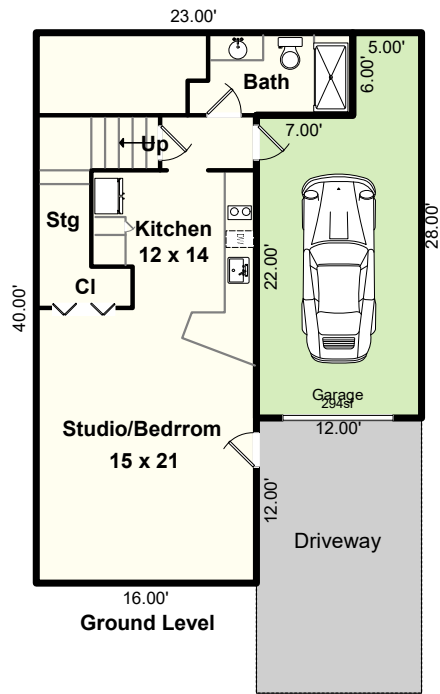

# 3907 SW View Point Terrace Portland, OR 97239

Main Level	940 sf
Middle Level	1,060 sf
Ground Level	<u>682 sf</u>
<b>Total</b>	<b>2,682 sf</b>

**Main Level (Upper Level)**

**Middle Level**

**Ground Level**

Floor Plan By: Michael Teach, Measurement Northwest  
(Formerly Teach Appraising)  
[MeasurementNorthwest@outlook.com](mailto:MeasurementNorthwest@outlook.com)

Due to rounding, the attached house design, and the difficulty in measuring to the outside walls of upper floors and basements, the calculations should be considered as a reasonable estimate only, not guaranteed, and should be independently verified. Approximate room dimensions. Prepared for the noted client only, no other use or user is authorized. All rights reserved.