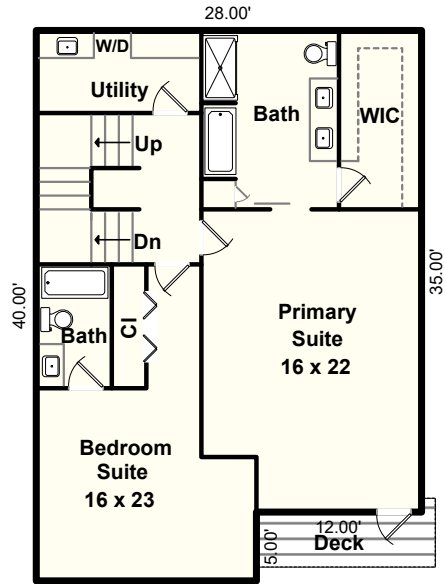

# 3907 SW View Point Terrace Portland, OR 97239

Main Level	940 sf
Middle Level	1,060 sf
Ground Level	<u>682 sf</u>
<b>Total</b>	<b>2,682 sf</b>

**Main Level (Upper Level)**

**Middle Level**

**Ground Level**

Floor Plan By: Michael Teach, Measurement Northwest  
(Formerly Teach Appraising)  
[MeasurementNorthwest@outlook.com](mailto:MeasurementNorthwest@outlook.com)

Due to rounding, the attached house design, and the difficulty in measuring to the outside walls of upper floors and basements, the calculations should be considered as a reasonable estimate only, not guaranteed, and should be independently verified. Approximate room dimensions. Prepared for the noted client only, no other use or user is authorized. All rights reserved.