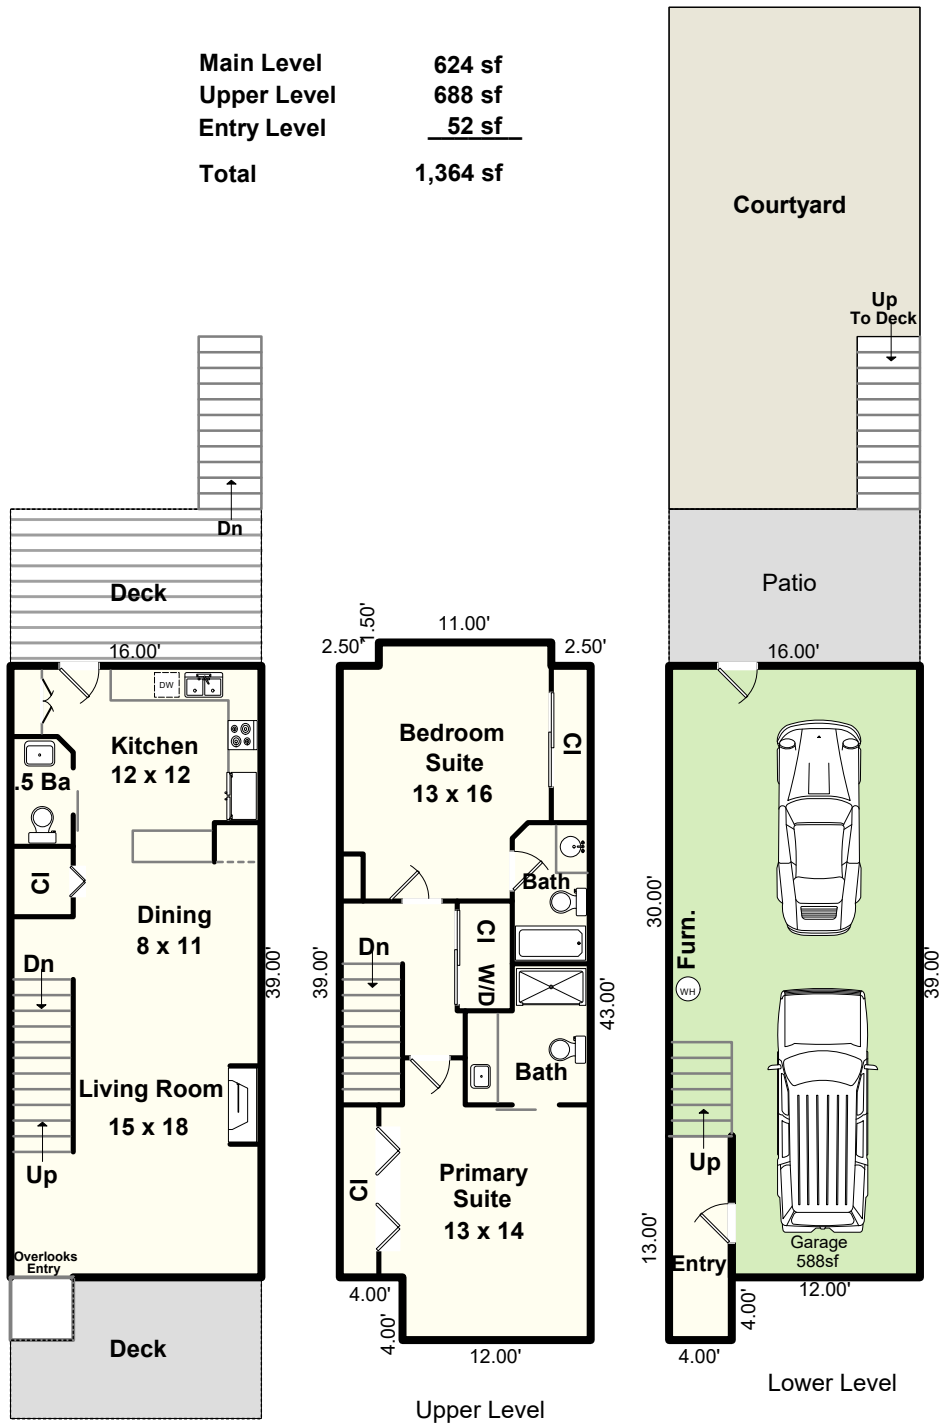

2525 NW Thurman Street Portland, OR 97210

Main Level	624 sf
Upper Level	688 sf
Entry Level	<u>52 sf</u>
Total	1,364 sf

Floor Plan By: Michael Teach, Measurement Northwest
(Formerly Teach Appraising)
MeasurementNorthwest@outlook.com

Due to rounding and the difficulty in measuring to the outside walls of upper floors and basements, the calculations should be considered as a reasonable estimate only, not guaranteed, and should be independently verified. Approximate room dimensions. Prepared for the noted client only, no other use or user is authorized. All rights reserved.