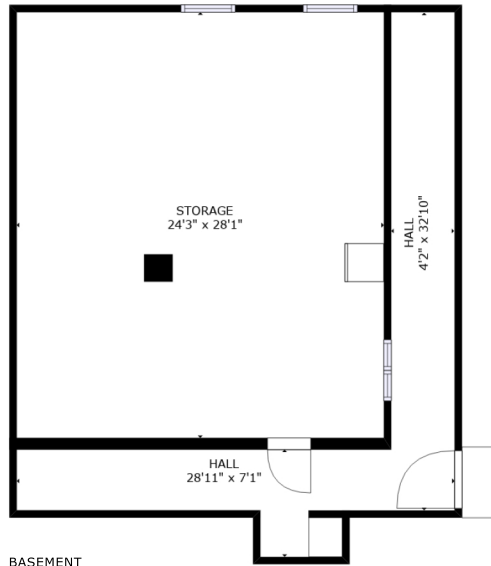

FLOOR 3

FLOOR 2

BASEMENT

FLOOR 1

368 38TH ST., ASTORIA OR 97103

FLOOR 1: 1,222 sqft

FLOOR 2: 947 sqft

FLOOR 3: 167 sqft

TOTAL: 2,336 sqft

BASEMENT 1,032 sqft

SIZES AND DIMENSIONS ARE APPROXIMATE, ACTUAL MAY VARY.