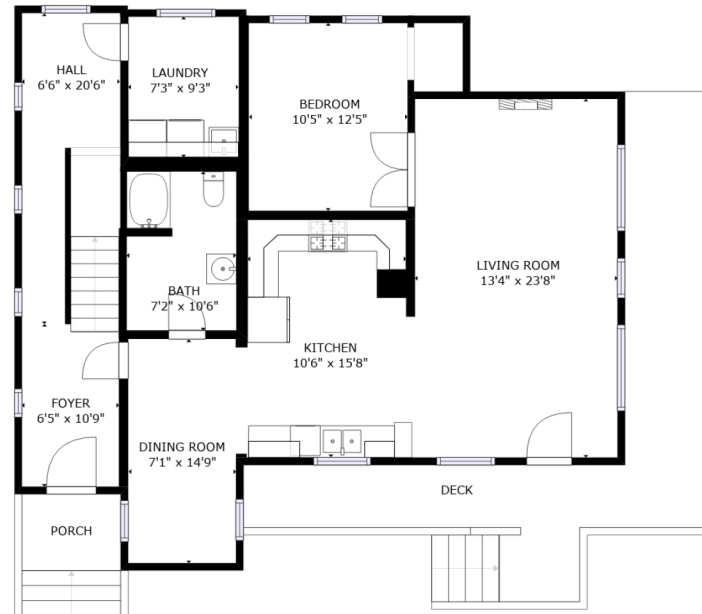

FLOOR 3

FLOOR 2

BASEMENT

FLOOR 1

368 38TH ST., ASTORIA OR 97103

FLOOR 1: 1,222 sqft

FLOOR 2: 947 sqft

FLOOR 3: 167 sqft

TOTAL: 2,336 sqft

BASEMENT 1,032 sqft

SIZES AND DIMENSIONS ARE APPROXIMATE, ACTUAL MAY VARY.