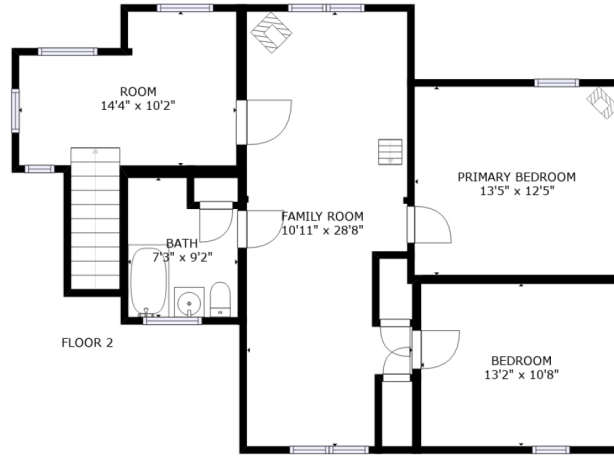

FLOOR 3

FLOOR 2

BASEMENT

FLOOR 1

368 38TH ST., ASTORIA OR 97103

FLOOR 1: 1,222 sqft

FLOOR 2: 947 sqft

FLOOR 3: 167 sqft

TOTAL: 2,336 sqft

BASEMENT 1,032 sqft

SIZES AND DIMENSIONS ARE APPROXIMATE, ACTUAL MAY VARY.