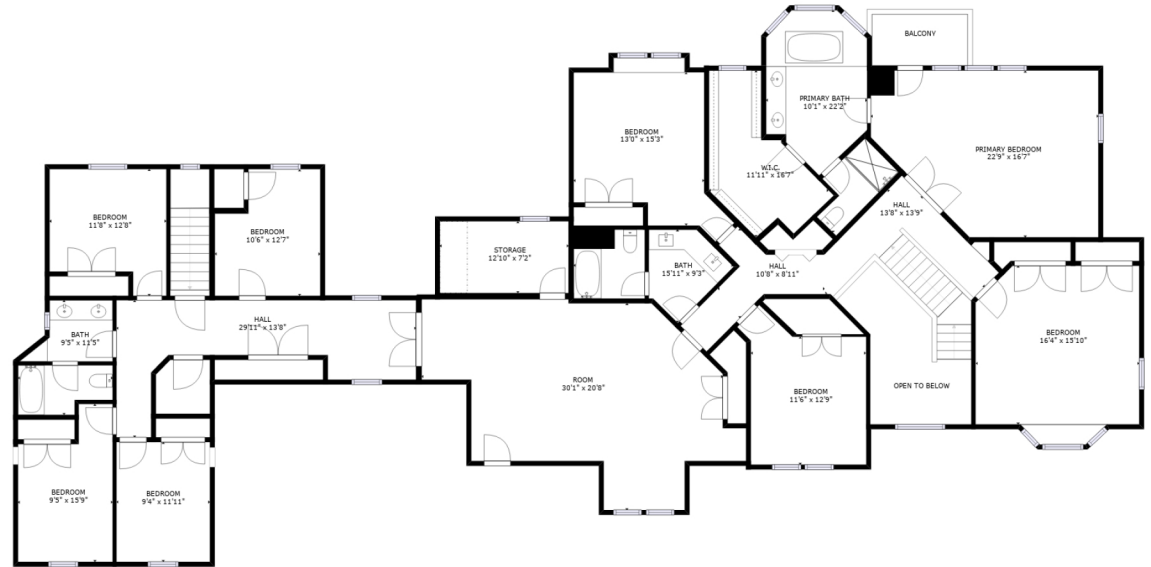

FLOOR 1 - EAST WING

FLOOR 2

FLOOR 1 - WEST WING

16401 NW PUMPKIN RIDGE RD., NORTH PLAINS OR 97133

FLOOR 1 - EAST: 1,910 sqft

FLOOR 1 - WEST: 504 sqft

FLOOR 2: 3,518 sqft

TOTAL: 5,932 sqft

SIZES AND DIMENSIONS ARE APPROXIMATE, ACTUAL MAY VARY.